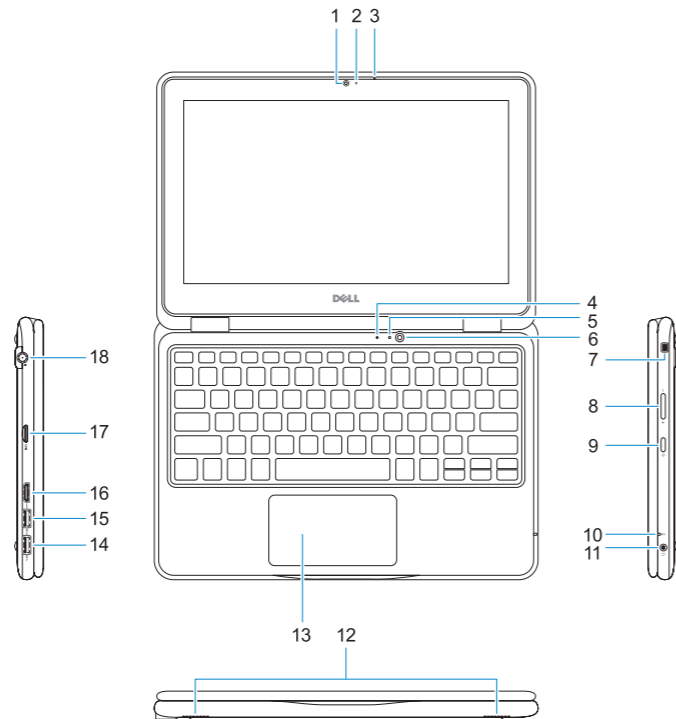

P26T

P26T001

Latitude 3189

Features

Egenskaber | Ominaisuudet | Funksjoner | Funktioner

1. Camera
2. Camera status light
3. Microphone
4. World-facing Microphone
5. World-facing camera status light
6. World-facing camera
7. Noble wedge lock slot
8. Volume control button
9. Power button
10. Battery status light
11. Universal audio jack
12. Speakers
13. Touchpad
14. USB 3.0 port
15. USB 3.0 port with PowerShare
16. HDMI port
17. microSD card reader
18. Power connector port
19. Service tag label